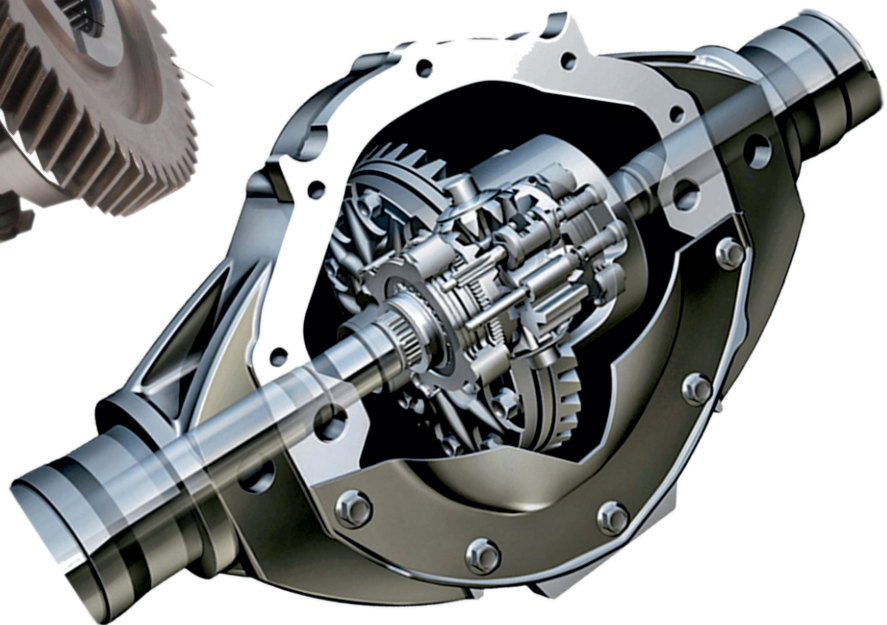

FOX®

B E A R I N G S

www.foxbearings.eu

*Customers:
OEM,s
Tier1 & Tier 2
Aftermarket
ISO:9001-2015
IATF 16949:2016*

TRUSTTEC®

www.trusttec.eu