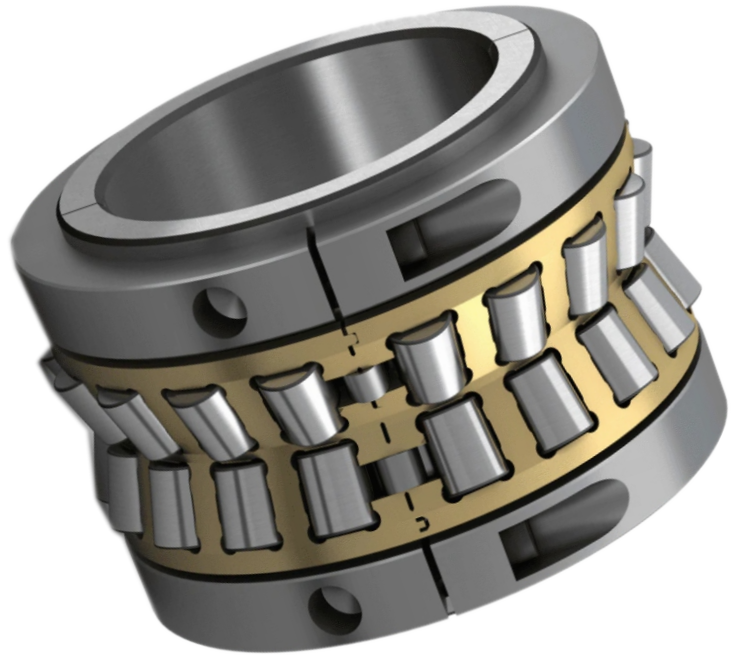

FOX®

B E A R I N G S

www.foxbearings.eu

*Customers:
OEM,s
Tier1 & Tier 2
Aftermarket
ISO:9001-2015
IATF 16949:2016*

TRUSTTEC®

www.trusttec.eu