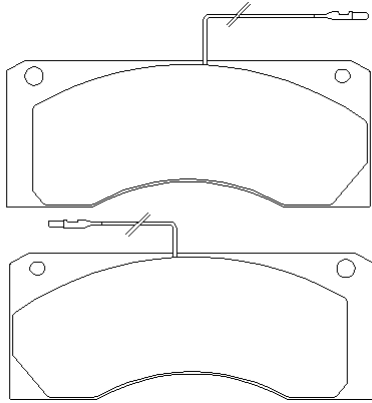

TRUSTTEC®

TBP 097

WVA NO.	29130,29044
FERODO	
ICER	151038
REMSA	FCV 1940, FCV 753
FRI.TECH	
TRW	GDB5066
DON	

Length	Width	Thickness
95.00 (MM)	235.9 (MM)	20 (MM)

SUITABLE FOR	Renault	Iveco
	5000 814 345 5001 823 557	
DAF	MAN	Volvo truck