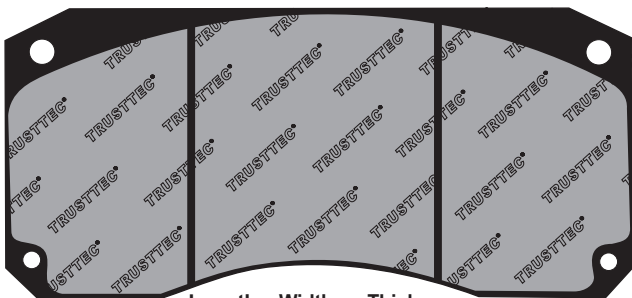

TBP 005

Length	Width	Thickness
203.5 (MM)	95.3 (MM)	24 (MM)

WVA NO.	29043
FERODO	FCV769
ICER	150782
REMSA	JCA 346.40
FRI.TECH	
TRW	GDB5008
DON	CVP009

SUITABLE FOR Front	RENAULT TRUCKS	DENNIS / MERITOR
	5000 525 / 5000 792 539 5000 821 / 5001 822 987 5001 825 / 5010 216 548	5000297345