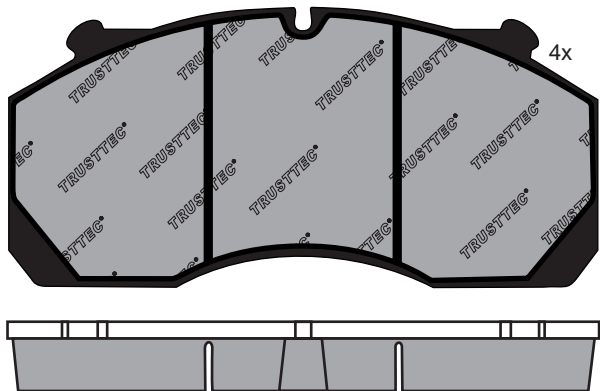

TRUSTTEC®

Length	Width	Thickness
117 (MM)	248.4 (MM)	30 (MM)

TBP 092

WVA NO. 29150/29180
FERODO
ICER
REMSA
FRI.TECH
TRW
DON

SUITABLE FOR	VOLVO	MAN	SCANIA	BPW
	BENZ	IVECO	IVECO	DAF
				RENAULT