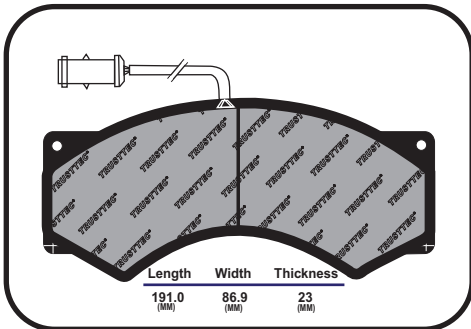

Original part numbers of manufacturer are for comparison only

TRUSTTEC®

TBP 001

WVA 29017

Length	Width	Thickness
191.0 (MM)	86.9 (MM)	23 (MM)

WVA NO.	29017 / 29024 / 29029
FERODO	FCV 376
ICER	150759
REMSA	JCA 277.00
FRI.TECH	595.1
TRW	GDB5054
DON	CVP003

WVA 29024

Length	Width	Thickness
191.0 (MM)	86.9 (MM)	23 (MM)

WVA 29029

Length	Width	Thickness
191.0 (MM)	86.9 (MM)	23 (MM)

SUITABLE FOR Front	IVECO	KASSBOHRER	MERITOR	DAF
	1906070 1906345	29029	MDP952	BB48177
	DAEWOO (AVIA)			
	(A60,A75,A80) (D60,D75,D80,D95)			