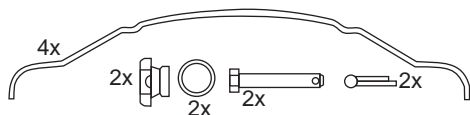

TRUSTTEC®

Length	Width	Thickness
117 (MM)	248.4 (MM)	30 (MM)

TBP 092

WVA NO. 29150/29180
FERODO
ICER
REMSA
FRI.TECH
TRW
DON

SUITABLE FOR	VOLVO	MAN	SCANIA	BPW
	BENZ	IVECO	IVECO	DAF
				RENAULT