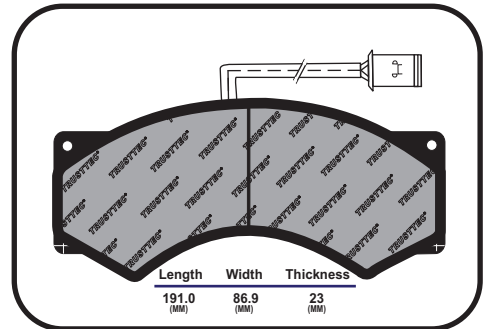

Original part numbers of manufacturer are for comparison only

TRUSTTEC®

TBP 001

WVA 29017

Length	Width	Thickness
191.0 (MM)	86.9 (MM)	23 (MM)

WVA NO.	29017 / 29024 / 29029
FERODO	FCV 376
ICER	150759
REMSA	JCA 277.00
FRI.TECH	595.1
TRW	GDB5054
DON	CVP003

WVA 29024

Length	Width	Thickness
191.0 (MM)	86.9 (MM)	23 (MM)

WVA 29029

Length	Width	Thickness
191.0 (MM)	86.9 (MM)	23 (MM)

SUITABLE FOR Front	IVECO	KASSBOHRER	MERITOR	DAF
	1906070 1906345	29029	MDP952	BB48177
	DAEWOO (AVIA)			
	(A60,A75,A80) (D60,D75,D80,D95)			