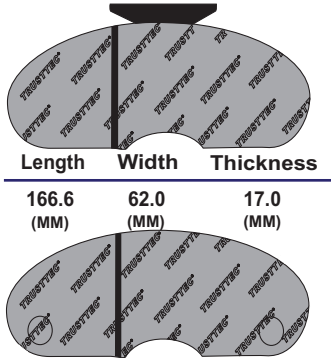

TRUSTTEC®

TBP 009

Length	Width	Thickness
166.6 (MM)	62.0 (MM)	17.0 (MM)

WVA NO.	29071 / 29947
FERODO	FCV627
ICER	140834
REMSA	
FRI.TECH	
TRW	GDB948
DON	CVP075

SUITABLE FOR	NISSAN	RENAULT	MERCEDES
	69052941 69052941	5000815574 5000295329 7701203700	631 420 0020 098 642 4413