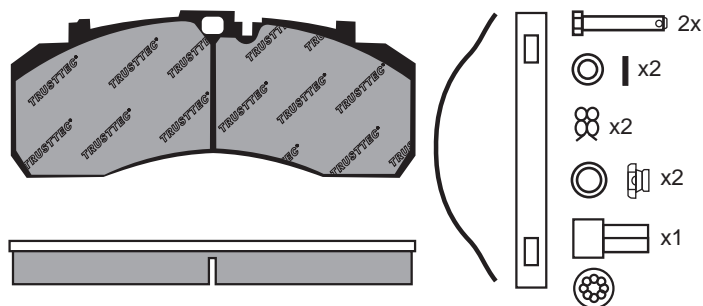

TRUSTTEC®

TBP 096

WVA NO. 29246, 29247
FERODO
ICER
REMSA
FRI.TECH
TRW
DON

Length	Width	Thickness
116.6 (MM)	207.4 (MM)	30 (MM)

SUITABLE FOR	Mercedes	Iveco
	A006 420 5220, A006 420 1420, A006 420 1520	
DAF	MAN	Volvo truck