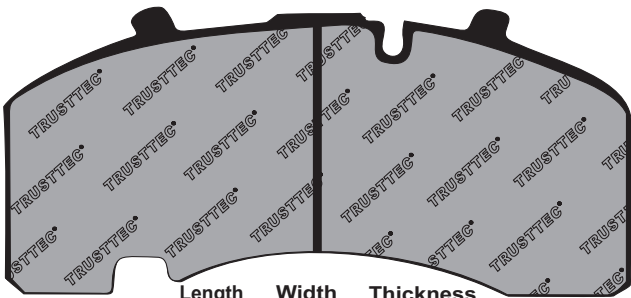

TBP 020

Length	Width	Thickness
210.5 (MM)	107.8 (MM)	29.8 (MM)

WVA NO.	29171
FERODO	FCV1825B
ICER	151830
REMSA	JCA 1074.00
FRI.TECH	668.0
TRW	GDB5093
DON	CVP094

SUITABLE FOR Front/Rear	BPW	KNORR BREMSSEN	TRAILERS	ZF TRAILERS
	09.801.06.44.0 09 801.06.95.0	370 MM ϕ	19.5" Wheel	370 MM ϕ