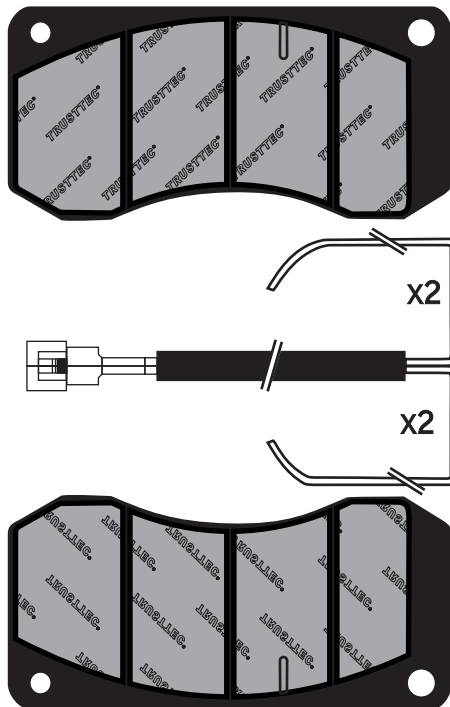

TRUSTTEC®

TBP 089

WVA NO. 29082, 29097, 29098
FERODO FCV1275B, FCV1329B
ICER
REMSA
FRI.TECH
TRW GDB5072
DON

Length	Width	Thickness
86 (MM)	180 (MM)	20.5 (MM)

SUITABLE FOR	VOLVO	MAN	SCANIA	BPW
BENZ	IVECO	IVECO	DAF	RENAULT
				5001829545