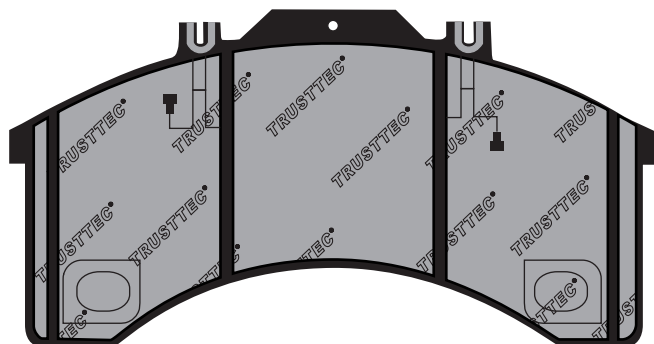

TRUSTTEC®

Length	Width	Thickness
86 (MM)	180 (MM)	20 (MM)

TBP 086

WVA NO. 29013/29014
FERODO
ICER
REMSA
FRI.TECH
TRW
DON

SUITABLE FOR	VOLVO	MAN	SCANIA	BPW
BENZ	IVECO	IVECO	DAF	RENAULT
				5000 297 808

TRUSTTEC®