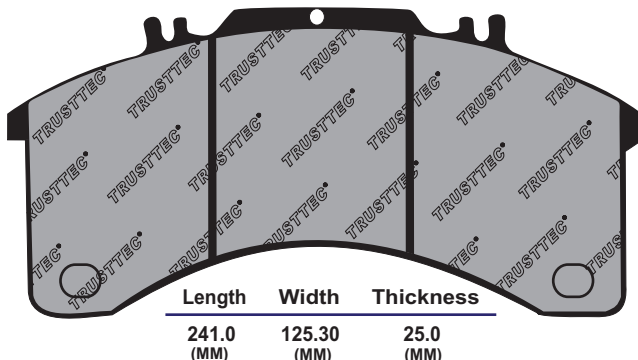

TBP 016

WVA NO.	29011
FERODO	FCV773
ICER	151043
REMSA	JCA 498.00 / JCA 498.30
FRI.TECH	597.0W
TRW	GDB5024
DON	CVP015

SUITABLE FOR Front/Rear	IVECO
	190 6191 / 190 6459 / 299 2479