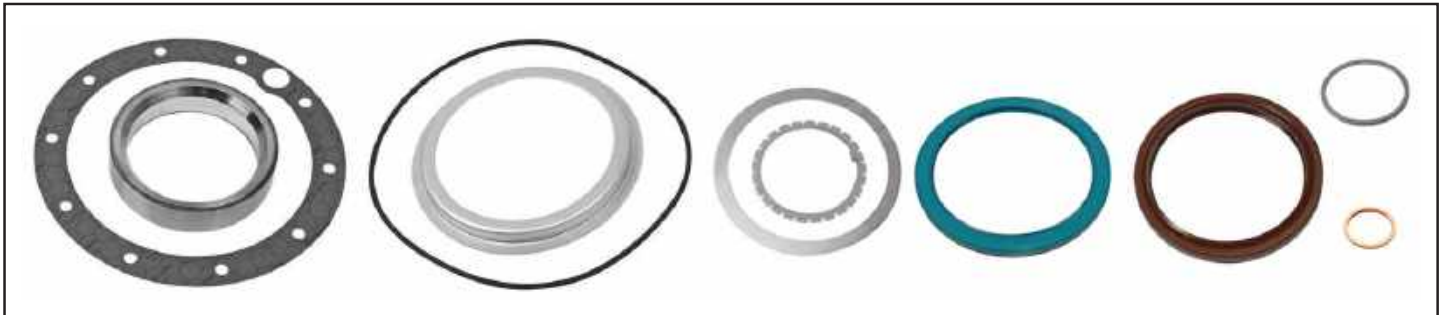

Repair Kit, Wheel Hub

Trusttec No.	Original No.	Description	Note / Size	Qty
01.112.0543	940 350 1835	Repair Kit, Wheel Hub		
01.35.0293	007603 045100 06562000811 MAN	Washer, Aluminium	d:45, D:52, Thk:2mm	1
01.32.0308	007 603 0241/007603 024106 06561900722 MAN	Washer, Copper	d:24, D:29, Thk:2mm	1
01.112.0529	946 356 0127/346 356 0027	Cover Plate	d:147,D:174,Thk:2mm	1
01.35.0279	942 356 0027	Cover Plate	150x172.5x196x16x2mm	1
01.35.0288	650 356 0080/624 356 0080	Gasket, Hub Cover	d:217,D:276,Thk:1mm	1
01.35.0344	346 356 0073 81908200073 MAN/60200035	Lock Washer	d:88.5, D:106 Thk:2mm	1
01.35.0263	001 997 6848/027 998 2248 002 997 4248/008 997 7545 016 997 4048/60171584	'O' Ring	255x5mm	1
01.35.0269	013 997 8946 013997 894602	Oil Seal	d:145,D:175,H:16mm	1
01.112.0538	015 997 9045	Oil Seal	d:145,D:175,H:11mm	1
01.35.0113	346 356 0315 346 359 1415/942 356 0415 81357100044/81357100094 MAN 81357100101 MAN	Thrust Ring	d:115, D:145, Thk:32mm	1