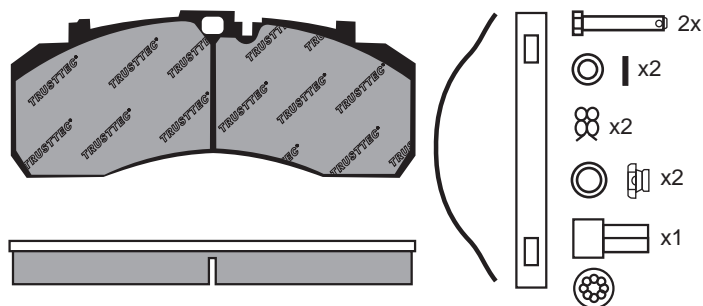

TRUSTTEC®

TBP 095

WVA NO. 29244, 29245

FERODO
ICER
REMSA
FRI.TECH
TRW
DON

Length	Width	Thickness
207.6 (MM)	113.7 (MM)	35 (MM)

SUITABLE FOR	Mercedes	Iveco
	A 006 420 15 20	
DAF	MAN	Volvo truck

TRUSTTEC®

TBP 096