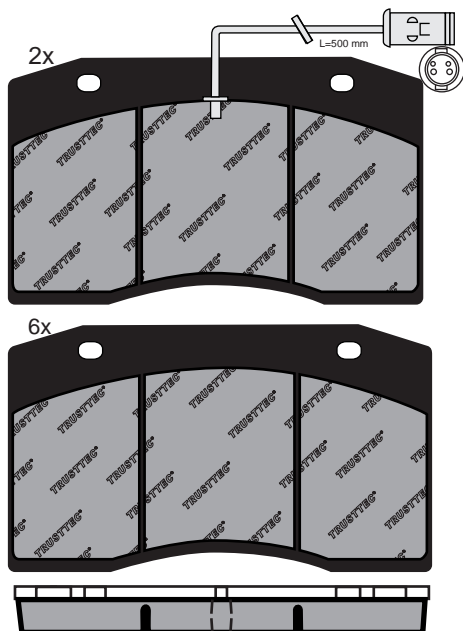

TRUSTTEC®

TBP 088

WVA NO. 29074 / 29075/29186

FERODO

ICER

REMSA

FRI.TECH

TRW

DON

Length	Width	Thickness
106 (MM)	179 (MM)	20 (MM)

SUITABLE FOR	VOLVO	MAN	SCANIA	BPW
BENZ	IVECO	IVECO	DAF	RENAULT
	93161314