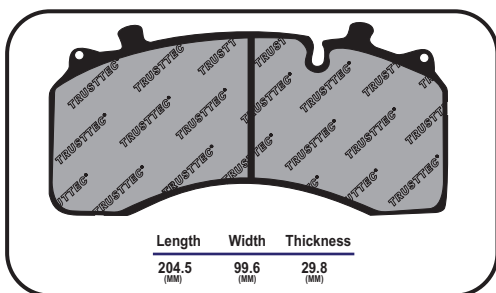

WVA 29142

Length	Width	Thickness
204.5 (MM)	99.6 (MM)	29.8 (MM)

SUITABLE FOR Front / Rear	RENAULT TRUCKS	DAF	DENNIS
	5001 855 902	19.5 Wheels	19.5 Wheels