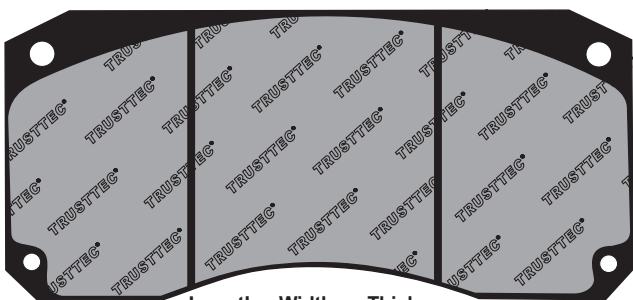

TBP 005

Length	Width	Thickness
203.5 (MM)	95.3 (MM)	24 (MM)

WVA NO.	29043
FERODO	FCV769
ICER	150782
REMSA	JCA 346.40
FRI.TECH	
TRW	GDB5008
DON	CVP009

SUITABLE FOR Front	RENAULT TRUCKS	DENNIS / MERITOR
	5000 525 / 5000 792 539 5000 821 / 5001 822 987 5001 825 / 5010 216 548	5000297345