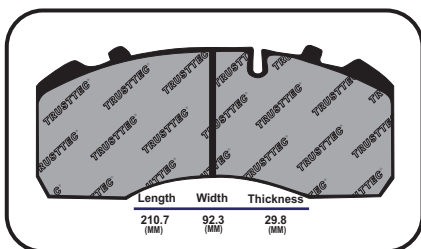

TRUSTTEC®

WVA 29165 / 29093

Length	Width	Thickness
210.7 (MM)	92.3 (MM)	29.8 (MM)

TBP 008

WVA NO.	29165 / 29093 / 29094/29184/29145/ 29095/29086/29096/29197/29097/29094
FERODO	FCV1678B / FCV1275 151629 / 151254
ICER	JCA 1084.00
REMSA	
FRI.TECH	611.0
TRW	GDB5092 / GDB5072
DON	CVP092

WVA 29094

Length	Width	Thickness
210.7 (MM)	92.3 (MM)	29.8 (MM)

WVA 29095

Length	Width	Thickness
210.7 (MM)	92.3 (MM)	29.8 (MM)

SUITABLE FOR	BPW	VOLVO	AUWARTER	MERCEDES
	0509290040	2 076 811 5 3 093 532	377 MM ϕ	377 MM ϕ
	DISCOS	DAF	MAN	GRANNING LYNX
	17.5"Wheels 19.5"Wheels	400 MM ϕ	377 MM ϕ	19.5"Wheels
	KNORR BREMSEN	SAE	SAF	TRAILERS
	19.5"Wheels	377 MM ϕ	377 MM ϕ	19.5"Wheels
	ZF AXLES			
	Front/Rear	370 MM ϕ		