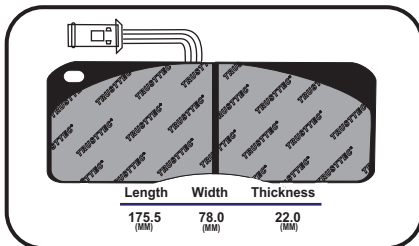

WVA 29033

Length	Width	Thickness
175.5 (MM)	78.0 (MM)	22.0 (MM)