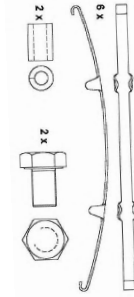

TRUSTTEC®

TBP 097

WVA NO.	29130,29044
FERODO	
ICER	151038
REMSA	FCV 1940, FCV 753
FRI.TECH	
TRW	GDB5066
DON	

Length	Width	Thickness
95.00 (MM)	235.9 (MM)	20 (MM)

SUITABLE FOR	Renault	Iveco
	5000 814 345 5001 823 557	
DAF	MAN	Volvo truck