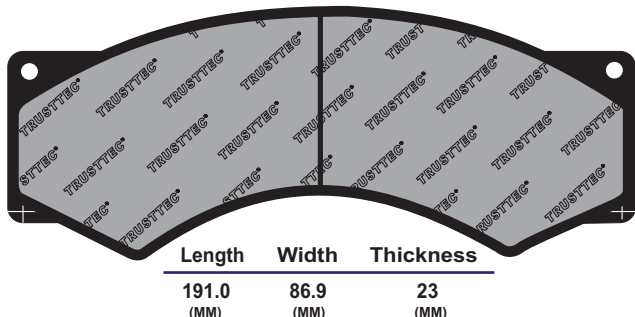

TRUSTTEC®

TBP 001

WVA 29017

WVA NO.	29017 / 29024 / 29029
FERODO	FCV 376
ICER	150759
REMSA	JCA 277.00
FRI.TECH	595.1
TRW	GDB5054
DON	CVP003