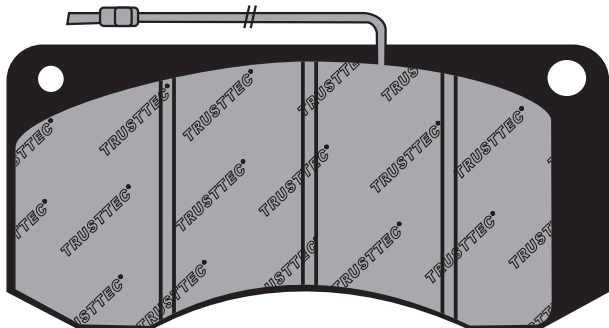

TRUSTTEC®

Length	Width	Thickness
86 (MM)	180 (MM)	20 (MM)

TBP 086

WVA NO. 29013/29014
FERODO
ICER
REMSA
FRI.TECH
TRW
DON

SUITABLE FOR	VOLVO	MAN	SCANIA	BPW
BENZ	IVECO	IVECO	DAF	RENAULT
				5000 297 808

TRUSTTEC®