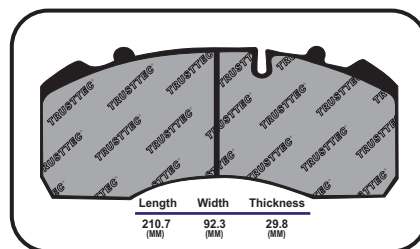

TRUSTTEC®

WVA 29165 / 29093

Length	Width	Thickness
210.7 (MM)	92.3 (MM)	29.8 (MM)

TBP 008

WVA NO.	29165 / 29093 / 29094/29184/29145/ 29095/29086/29096/29197/29097/29094
FERODO	FCV1678B / FCV1275 151629 / 151254
ICER	JCA 1084.00
REMSA	
FRI.TECH	611.0
TRW	GDB5092 / GDB5072
DON	CVP092

WVA 29094

Length	Width	Thickness
210.7 (MM)	92.3 (MM)	29.8 (MM)

WVA 29095

Length	Width	Thickness
210.7 (MM)	92.3 (MM)	29.8 (MM)

SUITABLE FOR	BPW	VOLVO	AUWARTER	MERCEDES
	0509290040	2 076 811 5 3 093 532	377 MM ϕ	377 MM ϕ
	DISCOS	DAF	MAN	GRANNING LYNX
	17.5"Wheels 19.5"Wheels	400 MM ϕ	377 MM ϕ	19.5"Wheels
	KNORR BREMSEN	SAE	SAF	TRAILERS
	19.5"Wheels	377 MM ϕ	377 MM ϕ	19.5"Wheels
	ZF AXLES			
	Front/Rear	370 MM ϕ		