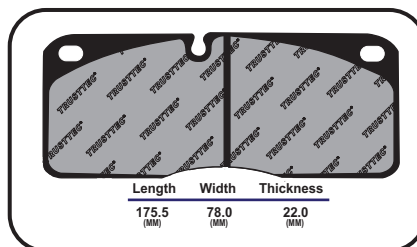

WVA 21302

Length	Width	Thickness
175.5 (MM)	78.0 (MM)	22.0 (MM)

SUITABLE FOR Front/Rear	FORD CAYO SERIES	VOLVO	NISSAN	AWD
	1 660 384 / 1 668 053 6 204 677	3090048 / 3090784	6779999	T-Series
	IVECO	OPTARE		
	322 MM ϕ	322 MM ϕ