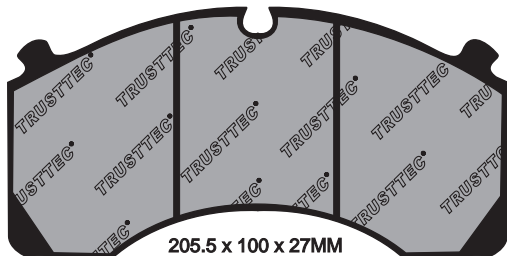

Clark 35B

172 X 80 X 22/17MM
HANDED

TBP 076

JCB Fast track Handbrake Pads.
Set of 2: 1Inner + 1Outer

67.1 x 71.3 x 8.6MM
63 x 52.6 x 9.93MM

TBP 077

JCB Hand Brake

TRUSTTEC®