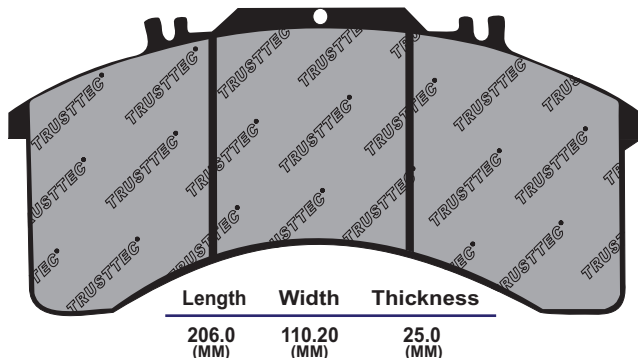

TRUSTTEC®

TBP 015

WVA NO.	29032
FERODO	FCV770
ICER	151042
REMSA	JCA 497.00
FRI.TECH	596.0W
TRW	GDB5022
DON	CVP014

SUITABLE FOR Front	IVECO
	190 6170