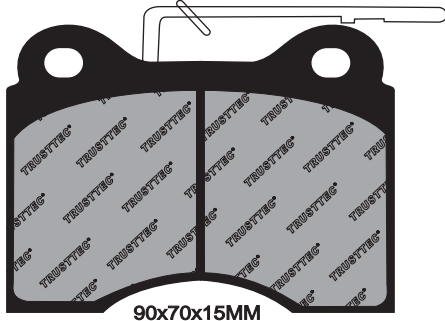

TRUSTTEC®

90x70x15MM

TBP 048

FENDT TRACTORS,KNORR
(Pairs,1withW/lead,1Plain)