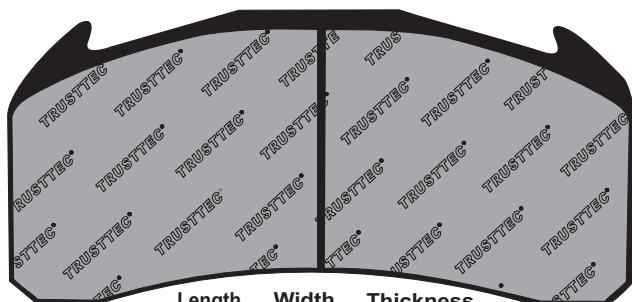

TRUSTTEC®

TBP 034

Length	Width	Thickness
175.5 (MM)	89.0 (MM)	29.0 (MM)

WVA NO.	29136
FERODO	FCV1386
ICER	151639
REMSA	JCA 1071.00
FRI.TECH	607.0
TRW	GDB5088
DON	CVP038

SUITABLE FOR Front/Rear	VOLVO	TRAILERS	MERITOR
	3 093 531	19.5 Wheels	19.5 Wheels