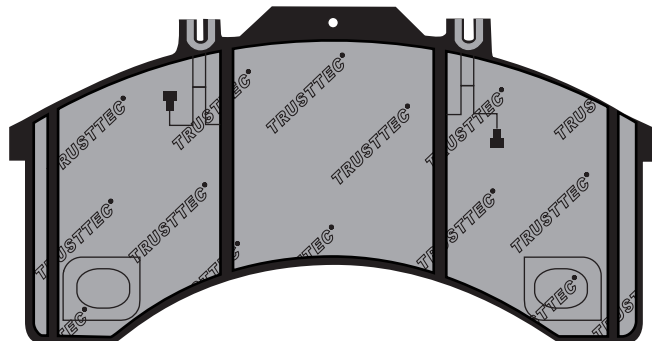

TRUSTTEC®

Length	Width	Thickness
86 (MM)	180 (MM)	20 (MM)

TBP 086

WVA NO. 29013/29014
FERODO
ICER
REMSA
FRI.TECH
TRW
DON

SUITABLE FOR	VOLVO	MAN	SCANIA	BPW
BENZ	IVECO	IVECO	DAF	RENAULT
				5000 297 808

TRUSTTEC®