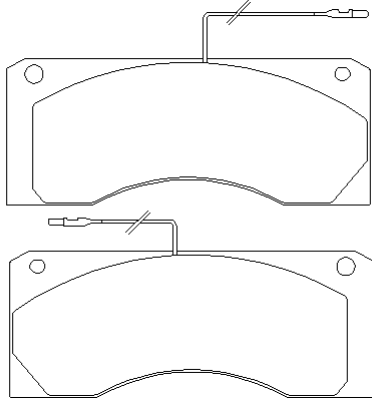

TRUSTTEC®

TBP 097

WVA NO.	29130,29044
FERODO	
ICER	151038
REMSA	FCV 1940, FCV 753
FRI.TECH	
TRW	GDB5066
DON	

Length	Width	Thickness
95.00 (MM)	235.9 (MM)	20 (MM)

SUITABLE FOR	Renault	Iveco
	5000 814 345 5001 823 557	
DAF	MAN	Volvo truck