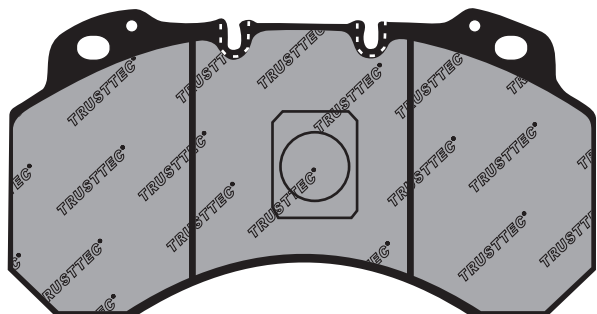

TRUSTTEC®

TBP 090

WVA NO. 29099,29100
FERODO FCV1136, FDB6728
ICER
REMSA
FRI.TECH
TRW GDB5071
DON

Length	Width	Thickness
11.75 (MM)	213.75 (MM)	25.25 (MM)

SUITABLE FOR	RENAULT	PAGID
	5001833104 5001857615 68321585	C2024 C2024P8516 C2024P8519