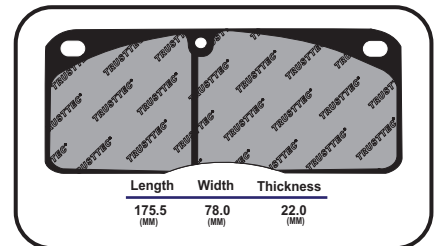

REMSA 278.0

FRI.TECH

TRW

DON

WVA 29033

Length	Width	Thickness
175.5 (MM)	78.0 (MM)	22.0 (MM)

WVA 29039

Length	Width	Thickness
175.5 (MM)	78.0 (MM)	22.0 (MM)