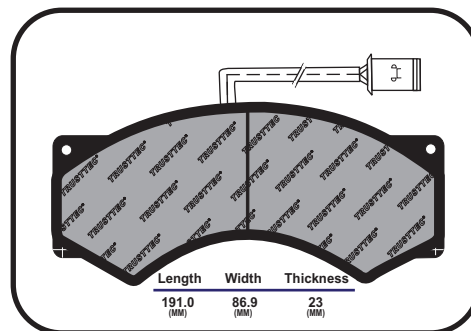

WVA 29029

SUITABLE FOR	IVECO	KASSBOHRER	MERITOR	DAF
	1906070 1906345	29029	MDP952	BB48177
	DAEWOO (AVIA)			
	(A60,A75,A80) (D60,D75,D80,D95)			
Front				

TRUSTTEC®

TBP 002

Length	Width	Thickness
247.6 (MM)	109.7 (MM)	29.8 (MM)