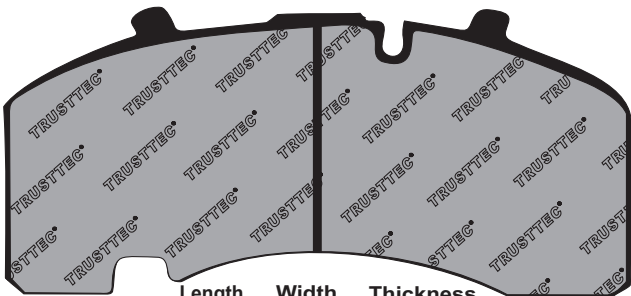

TBP 020

Length	Width	Thickness
210.5 (MM)	107.8 (MM)	29.8 (MM)

WVA NO.	29171
FERODO	FCV1825B
ICER	151830
REMSA	JCA 1074.00
FRI.TECH	668.0
TRW	GDB5093
DON	CVP094

SUITABLE FOR Front/Rear	BPW	KNORR BREMSSEN	TRAILERS	ZF TRAILERS
	09.801.06.44.0 09 801.06.95.0	370 MM ϕ	19.5" Wheel	370 MM ϕ