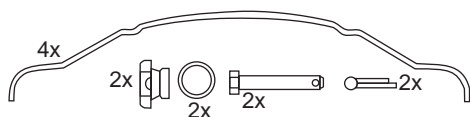

TRUSTTEC®

TBP 091

WVA NO. 29149
FERODO FCV1136, FDB6728
ICER
REMSA
FRI.TECH
TRW GDB5071
DON

Length	Width	Thickness
106 (MM)	179 (MM)	20 (MM)

SUITABLE FOR	VOLVO	MAN	SCANIA	BPW
BENZ	IVECO	IVECO	DAF	RENAULT

TRUSTTEC®