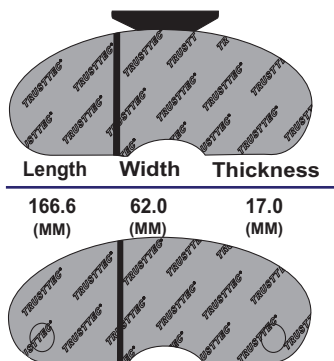

TRUSTTEC®

TBP 009

Length	Width	Thickness
166.6 (MM)	62.0 (MM)	17.0 (MM)

WVA NO.	29071 / 29947
FERODO	FCV627
ICER	140834
REMSA	
FRI.TECH	
TRW	GDB948
DON	CVP075

SUITABLE FOR	NISSAN	RENAULT	MERCEDES
	69052941 69052941	5000815574 5000295329 7701203700	631 420 0020 098 642 4413