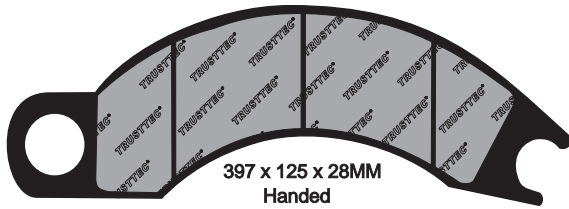

TRUSTTEC®

---

397 x 125 x 28MM
Handed

TBP 043

Caterpillar 950B, Euclid, Moxy, Komatsu.