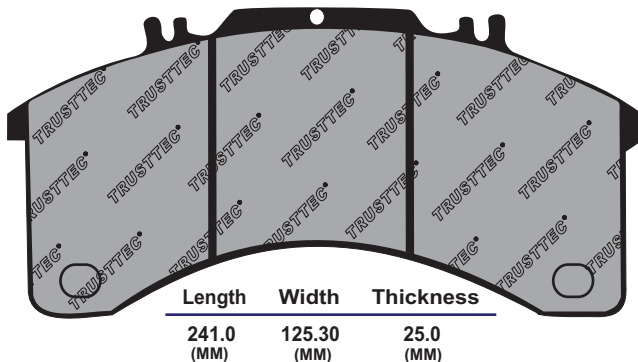

TBP 016

WVA NO.	29011
FERODO	FCV773
ICER	151043
REMSA	JCA 498.00 / JCA 498.30
FRI.TECH	597.0W
TRW	GDB5024
DON	CVP015

SUITABLE FOR Front/Rear	IVECO
	190 6191 / 190 6459 / 299 2479