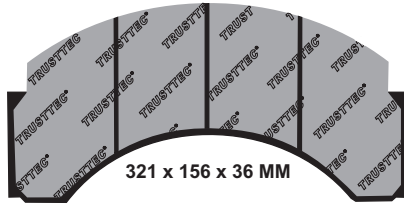

88 x 86 x 17MM

TBP 056

Renault Tractor.

371 x 133 x 27.5MM

TBP 057

Volvo A35 (Meritor Caliper),
Aveling Barford.

TRUSTTEC®

321 x 156 x 36 MM