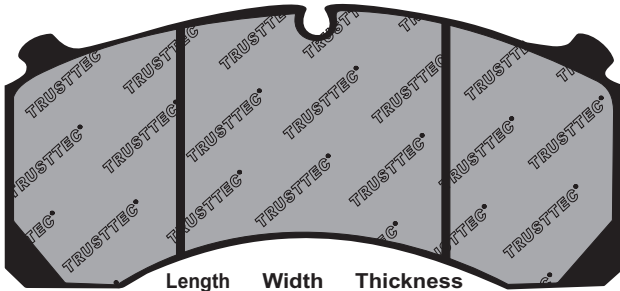

TRUSTTEC®

TBP 027

Length	Width	Thickness
102 (MM)	205.4 (MM)	27.4 (MM)

WVA NO. 29124 / 29155
FERODO FCV1314
ICER 151281
REMSA
FRI.TECH
TRW
DON

SUITABLE FOR Front/Rear	RUBBERY OWN	MERITOR	TRAILERS
	152248351400 322-X-2156	378 MM ϕ	19.5" Wheels