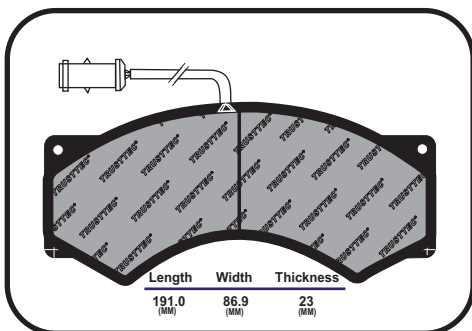

WVA 29029

SUITABLE FOR	IVECO	KASSBOHRER	MERITOR	DAF
	1906070 1906345	29029	MDP952	BB48177
	DAEWOO (AVIA)			
	(A60,A75,A80) (D60,D75,D80,D95)			
Front				

TRUSTTEC®

TBP 002

Length	Width	Thickness
247.6 (MM)	109.7 (MM)	29.8 (MM)